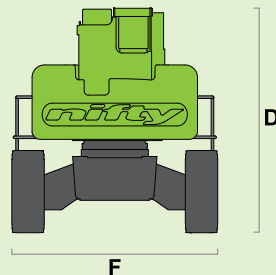

niftylift

HR28 4x4

(A)

28m
92ft

(B)

26m
85ft 6in

(C)

19m
62ft

280kg
620lbs

2.4m x 0.9m
7ft 10in x 2ft 11in

150°

180°

(D)

2.7m
8ft 10in

(F)

2.49m
8ft 2in

(H)

7.3m
23ft 11in

(J)

9.28m
30ft 5in

4.7km/h
3mph

5.9m
19ft 4in

40%
22°

14650kg
32300lbs

HYBRID

0 5ft 10ft 15ft 20ft 25ft 30ft 35ft 40ft 45ft 50ft 55ft 60ft 65ft

0 2m 4m 6m 8m 10m 12m 14m 16m 18m 20m

SiOPS®

niftylift

Chalkdell Drive, Shenley Wood,
Milton Keynes, MK5 6GF
England, United Kingdom
+44 (0)1908 223456
sales@niftylift.com
www.niftylift.com