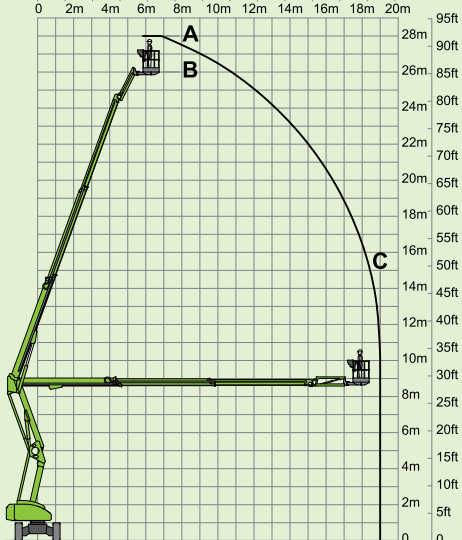

niftylift

HR28 4x4

(A)

28m
92ft

(B)

26m
85ft 6in

(C)

19m
62ft

280kg
620lbs

2.4m x 0.9m
7ft 10in x 2ft 11in

150°

180°

(D)

2.7m
8ft 10in

(F)

2.49m
8ft 2in

(H)

7.3m
23ft 11in

(J)

9.28m
30ft 5in

4.7km/h
3mph

5.9m
19ft 4in

40%
22°

14650kg
32300lbs

HYBRID

0 5ft 10ft 15ft 20ft 25ft 30ft 35ft 40ft 45ft 50ft 55ft 60ft 65ft

0 2m 4m 6m 8m 10m 12m 14m 16m 18m 20m

SiOPS®

niftylift

Chalkdell Drive, Shenley Wood,
Milton Keynes, MK5 6GF
England, United Kingdom
+44 (0)1908 223456
sales@niftylift.com
www.niftylift.com