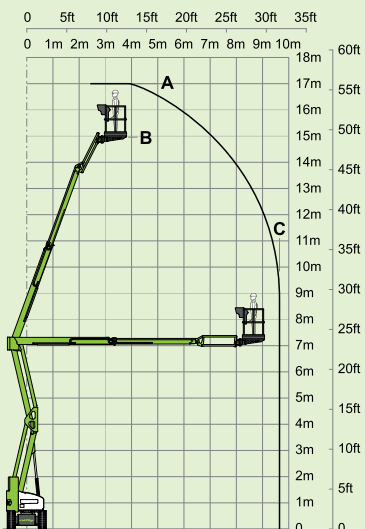

niftylift

HR17N

(A) 17m
56ft

(B) 15m
49ft 6in

(C) 9.7m
32ft

225kg
500lbs

1.5m x 0.8m
4ft 11in x 2ft 8in

150°

180°

(D) 1.99m
6ft 6in

(F) 1.5m
4ft 11in

(H) 4.93m
16ft 2in

(J) 6.4m
21ft

3.5km/h
2.2mph

3.5m
11ft 6in

25%
14°

7780kg*/7650kg
17155lbs*/16870lbs

SiOPS® toughcage

niftylift

Chalkdell Drive, Shenley Wood,
Milton Keynes, MK5 6GF
England, United Kingdom
+44 (0)1908 223456
sales@niftylift.com
www.niftylift.com

IS-103