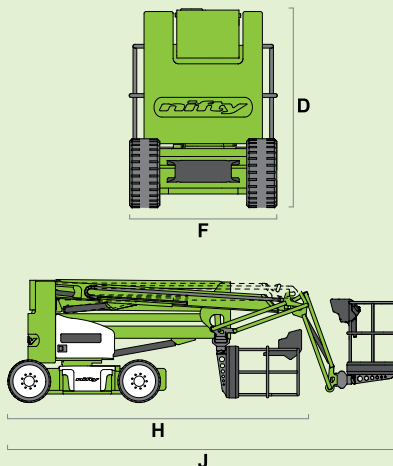

niftylift

HR17N

(A) 17m
56ft

(B) 15m
49ft 6in

(C) 9.7m
32ft

225kg
500lbs

1.5m x 0.8m
4ft 11in x 2ft 8in

150°

180°

(D) 1.99m
6ft 6in

(F) 1.5m
4ft 11in

(H) 4.93m
16ft 2in

(J) 6.4m
21ft

3.5km/h
2.2mph

3.5m
11ft 6in

25%
14°

7780kg*/7650kg
17155lbs*/16870lbs

SiOPS® toughcage

niftylift

Chalkdell Drive, Shenley Wood,
Milton Keynes, MK5 6GF
England, United Kingdom
+44 (0)1908 223456
sales@niftylift.com
www.niftylift.com

IS-103