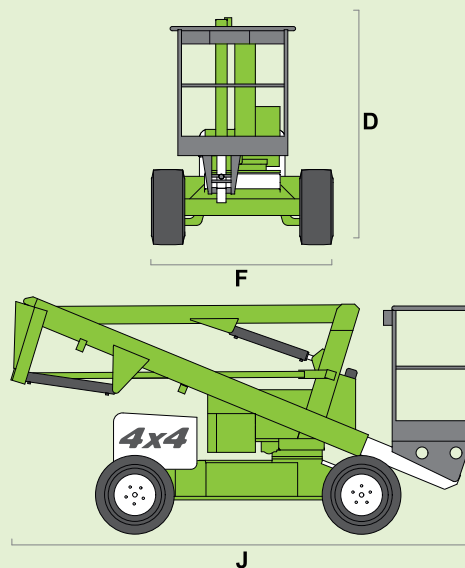

niftylift

HR12 4x4

(A) 12.2m
40ft

(B) 10.2m
33ft 6in

(C) 6.1m
20ft

200kg
440lbs

1.1m x 0.65m
3ft 7in x 2ft 2in

(D) 1.95m
6ft 5in

(F) 1.6m
5ft 3in

(J) 4.1m
13ft 5in

3.7km/h
2.2mph

4.3m
14ft 1in

30%
17°

3470kg
7650lbs

niftylift

Chalkdell Drive, Shenley Wood,
Milton Keynes, MK5 6GF
England, United Kingdom
+44 1908 223456
sales@niftylift.com
www.niftylift.com