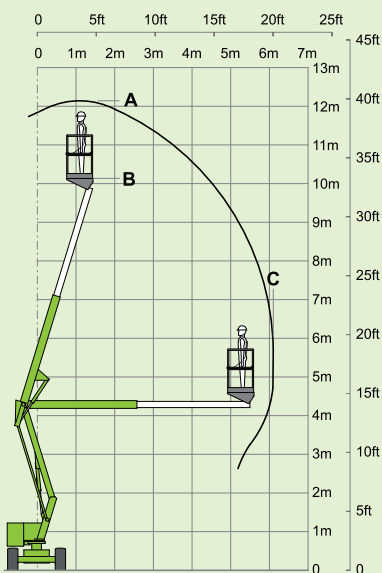

niftylift

HR12 4x4

(A) 12.2m
40ft

(B) 10.2m
33ft 6in

(C) 6.1m
20ft

200kg
440lbs

1.1m x 0.65m
3ft 7in x 2ft 2in

(D) 1.95m
6ft 5in

(F) 1.6m
5ft 3in

(J) 4.1m
13ft 5in

3.7km/h
2.2mph

4.3m
14ft 1in

30%
17°

3470kg
7650lbs

niftylift

Chalkdell Drive, Shenley Wood,
Milton Keynes, MK5 6GF
England, United Kingdom
+44 1908 223456
sales@niftylift.com
www.niftylift.com