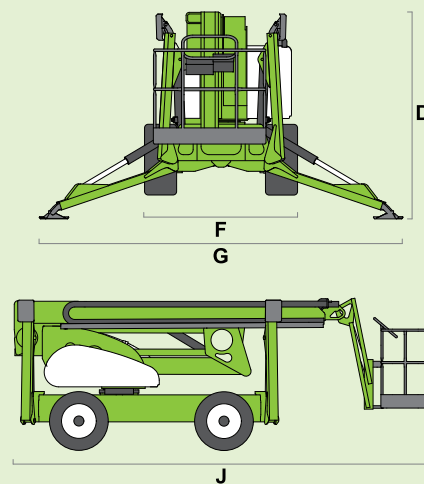

# niftylift

**SD210 4x4x4**

(A) 21.3m  
70ft

(B) 19.3m  
63ft 6in

(C) 12.8m  
42ft

225kg  
500lbs

1.8m x 0.85m  
5ft 11in x 2ft 9in

150°

100°

(D) 2.25m  
7ft 5in

(F) 2.05m  
6ft 9in

(G) 4.2m  
13ft 9in

(J) 6.15m  
20ft 2in

9km/h  
5.6mph

3.5m  
11ft 6in

45%  
24°

3950kg  
8700lbs

**niftylift**

Chalkdell Drive, Shenley Wood,  
Milton Keynes, MK5 6GF  
England, United Kingdom  
+44 1908 223456  
sales@niftylift.com  
www.niftylift.com

IS-103