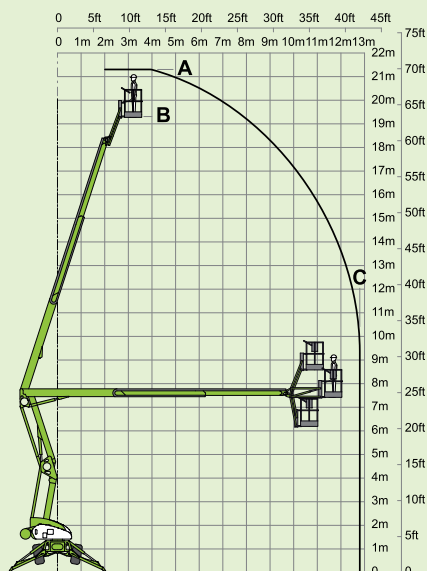

# niftylift

**SD210 4x4x4**

(A) 21.3m  
70ft

(B) 19.3m  
63ft 6in

(C) 12.8m  
42ft

225kg  
500lbs

1.8m x 0.85m  
5ft 11in x 2ft 9in

150°

100°

(D) 2.25m  
7ft 5in

(F) 2.05m  
6ft 9in

(G) 4.2m  
13ft 9in

(J) 6.15m  
20ft 2in

9km/h  
5.6mph

3.5m  
11ft 6in

45%  
24°

3950kg  
8700lbs

**niftylift**

Chalkdell Drive, Shenley Wood,  
Milton Keynes, MK5 6GF  
England, United Kingdom  
+44 1908 223456  
sales@niftylift.com  
www.niftylift.com

IS-103