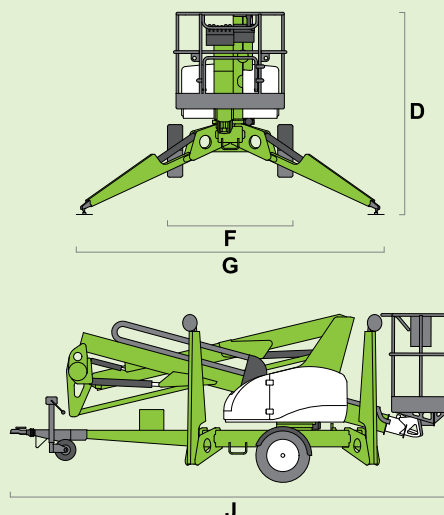

# 150T

(A) 14.7m  
48ft 6in

(B) 12.7m  
42ft

(C) 7.55m  
25ft

225kg  
500lbs

1.4m x 0.7m  
4ft 7in x 2ft 4in

(D) 2m  
6ft 7in

(F) 1.6m  
5ft 3in

(G) 3.8m  
12ft 6in

(J) 5.55m  
18ft 3in

1775kg  
3915lbs

**niftylift**

Chalkdell Drive, Shenley Wood,  
Milton Keynes, MK5 6GF  
England, United Kingdom  
+44 (0)1908 223456  
sales@niftylift.com  
www.niftylift.com