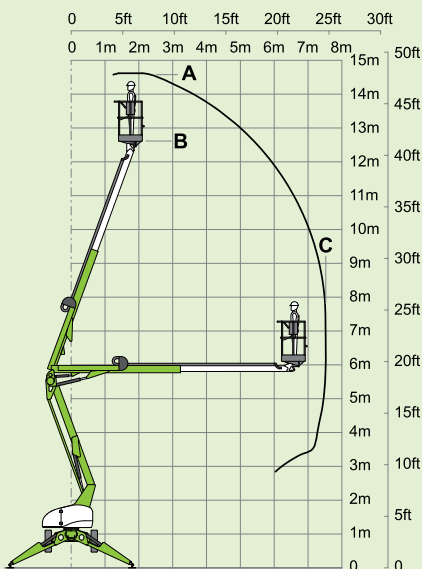

# 150T

(A) 14.7m  
48ft 6in

(B) 12.7m  
42ft

(C) 7.55m  
25ft

225kg  
500lbs

1.4m x 0.7m  
4ft 7in x 2ft 4in

(D) 2m  
6ft 7in

(F) 1.6m  
5ft 3in

(G) 3.8m  
12ft 6in

(J) 5.55m  
18ft 3in

1775kg  
3915lbs

**niftylift**

Chalkdell Drive, Shenley Wood,  
Milton Keynes, MK5 6GF  
England, United Kingdom  
+44 (0)1908 223456  
sales@niftylift.com  
www.niftylift.com