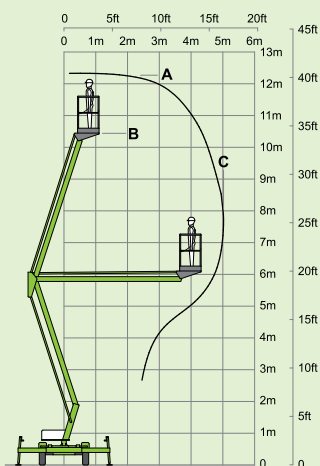

niftylift

120

(A) 12.33m
40ft 6in

(B) 10.33m
34ft

(C) 5m
16ft 6in

200kg
440lbs

1.1m x 0.65m
3ft 7in x 2ft 2in

(D) 1.9m
6ft 3in

(E) 1.1m
3ft 7in

(F) 1.5m
4ft 11in

(G) 2.7m
8ft 10in

(J) 5.75m
18ft 10in

1195kg
2630lbs

niftylift

Chalkdell Drive, Shenley Wood,
Milton Keynes, MK5 6GF
England, United Kingdom
+44 (0)1908 223456
sales@niftylift.com
www.niftylift.com