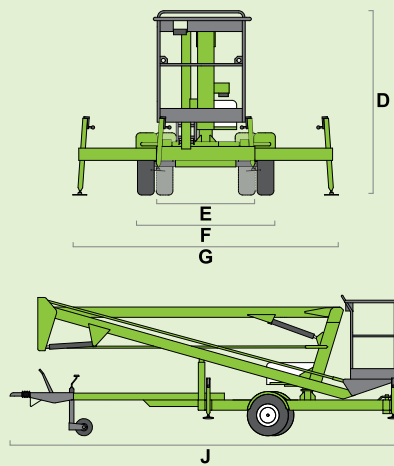

niftylift

120

(A) 12.33m
40ft 6in

(B) 10.33m
34ft

(C) 5m
16ft 6in

200kg
440lbs

1.1m x 0.65m
3ft 7in x 2ft 2in

(D) 1.9m
6ft 3in

(E) 1.1m
3ft 7in

(F) 1.5m
4ft 11in

(G) 2.7m
8ft 10in

(J) 5.75m
18ft 10in

1195kg
2630lbs

niftylift

Chalkdell Drive, Shenley Wood,
Milton Keynes, MK5 6GF
England, United Kingdom
+44 (0)1908 223456
sales@niftylift.com
www.niftylift.com